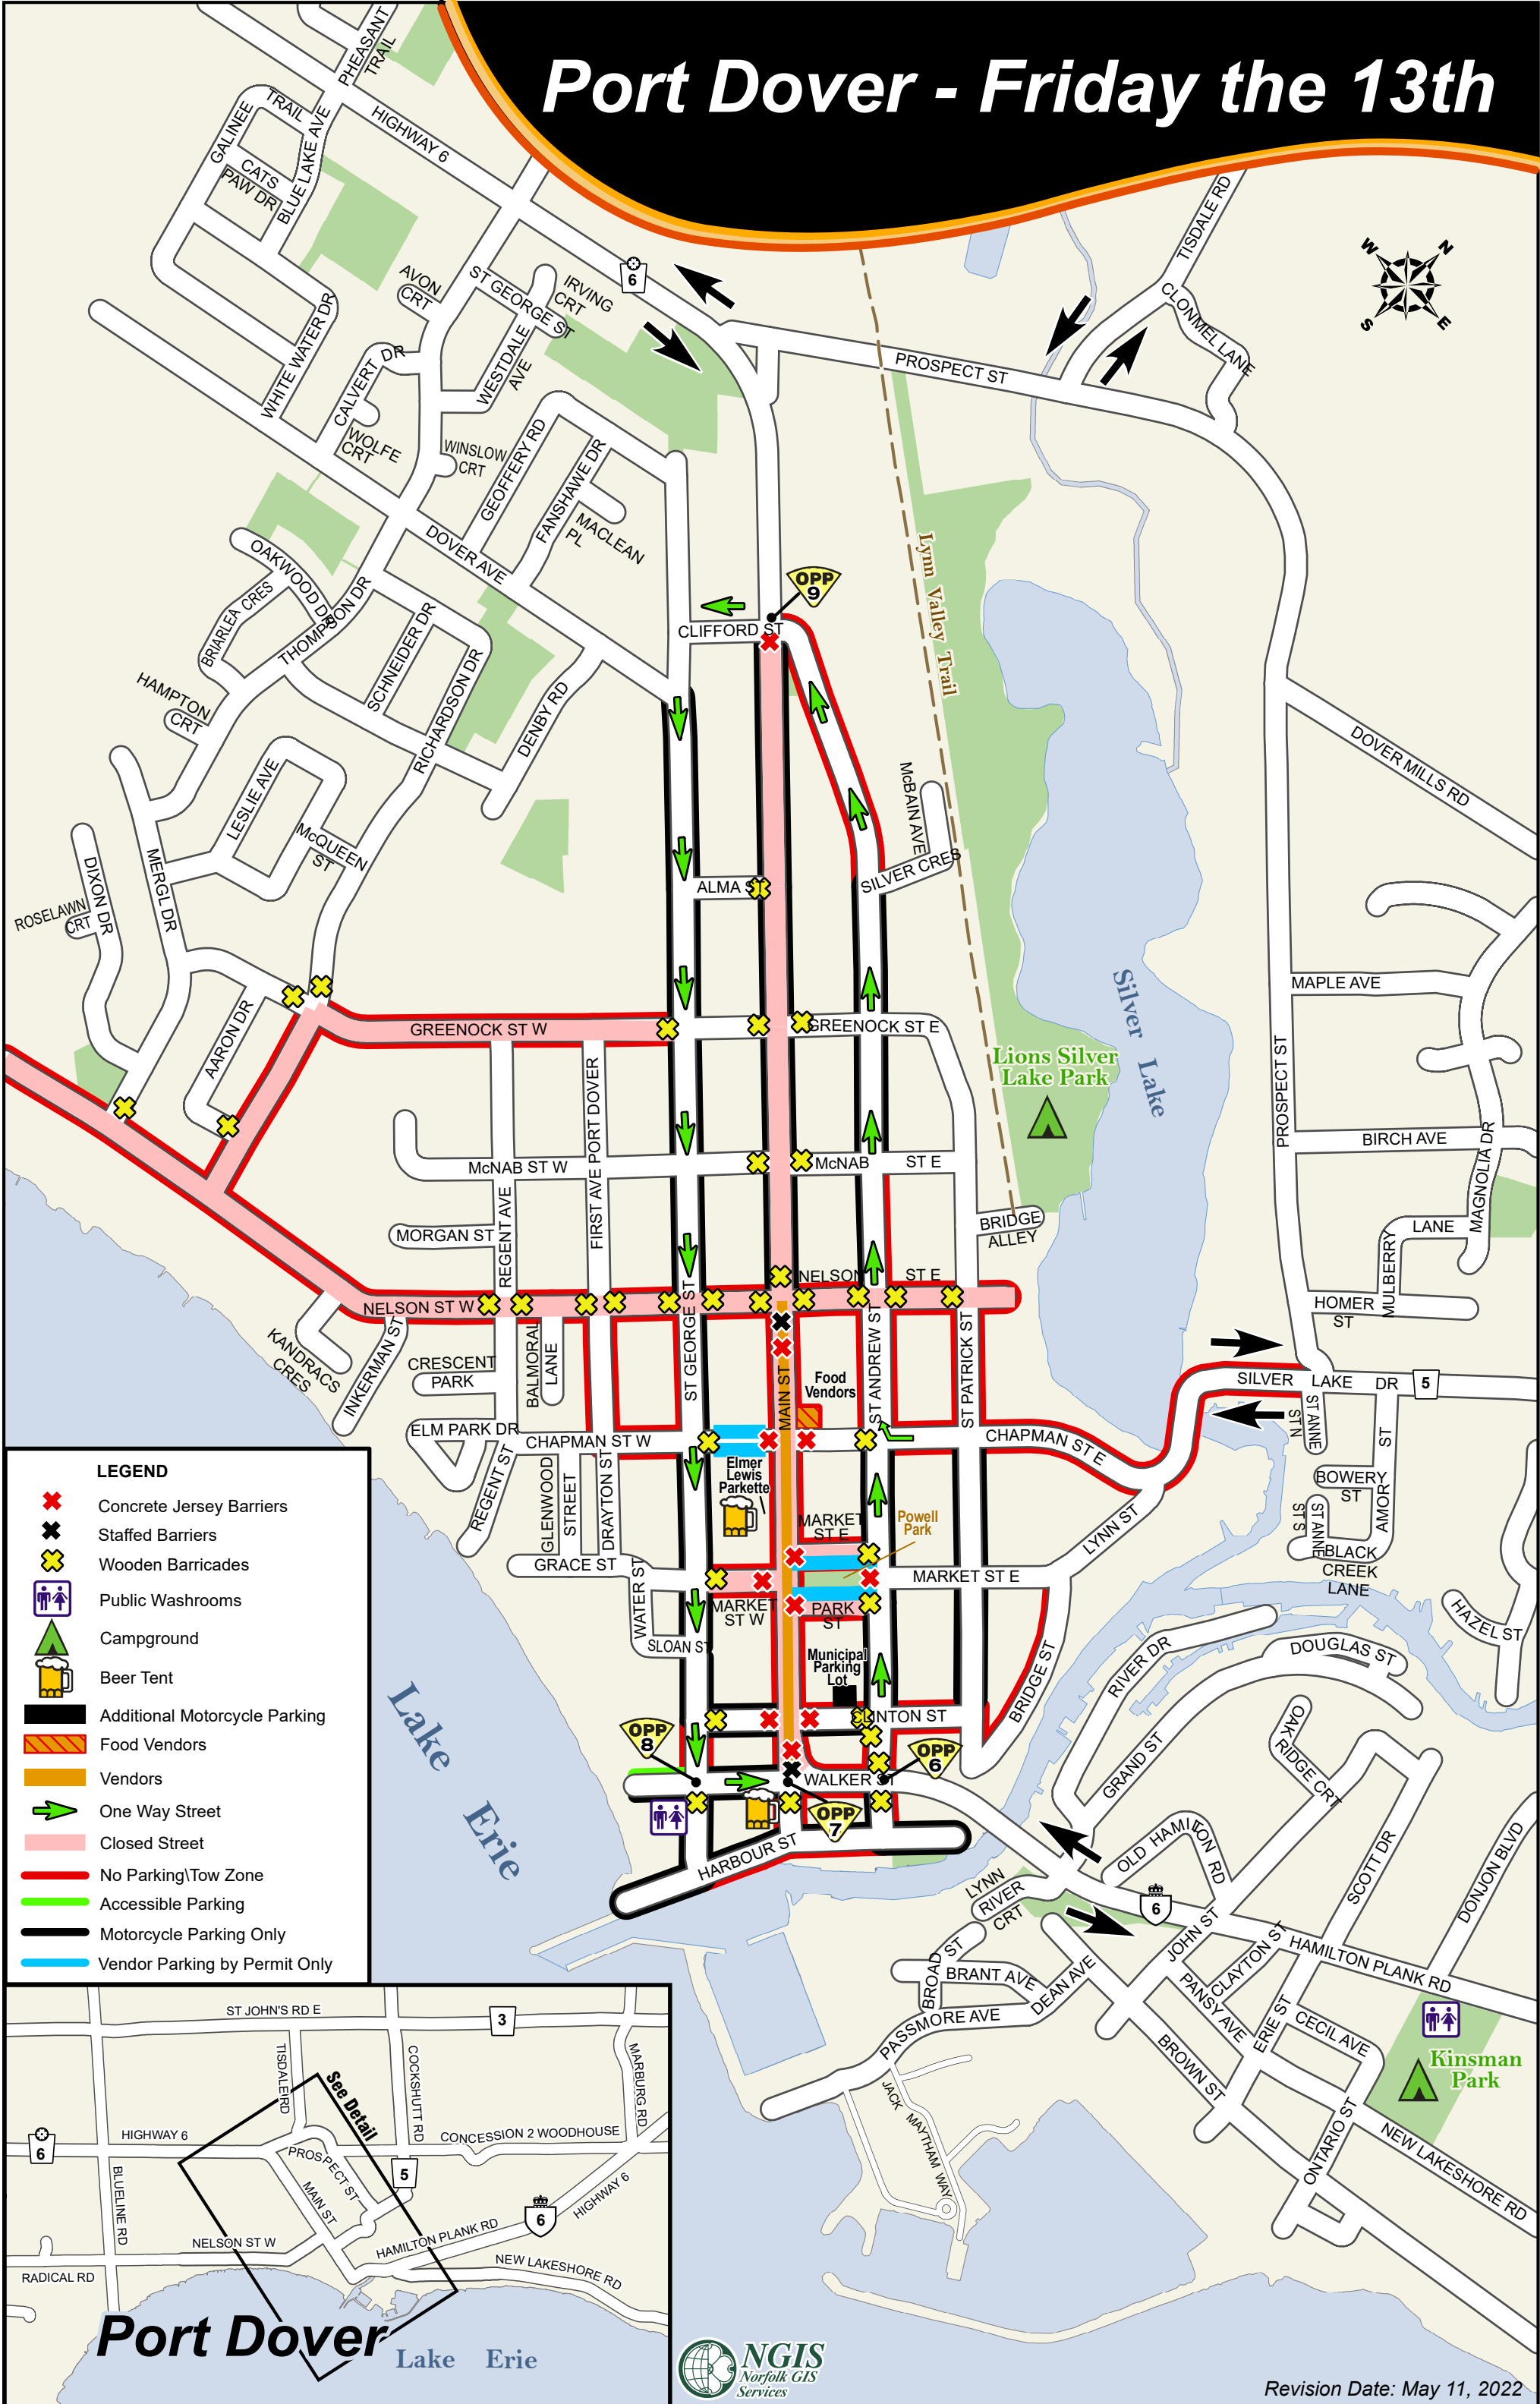

# Port Dover - Friday the 13th

**LEGEND**

- Concrete Jersey Barriers
- Staffed Barriers
- Wooden Barricades
- Public Washrooms
- Campground
- Beer Tent
- Additional Motorcycle Parking
- Food Vendors
- Vendors
- One Way Street
- Closed Street
- No Parking/Tow Zone
- Accessible Parking
- Motorcycle Parking Only
- Vendor Parking by Permit Only