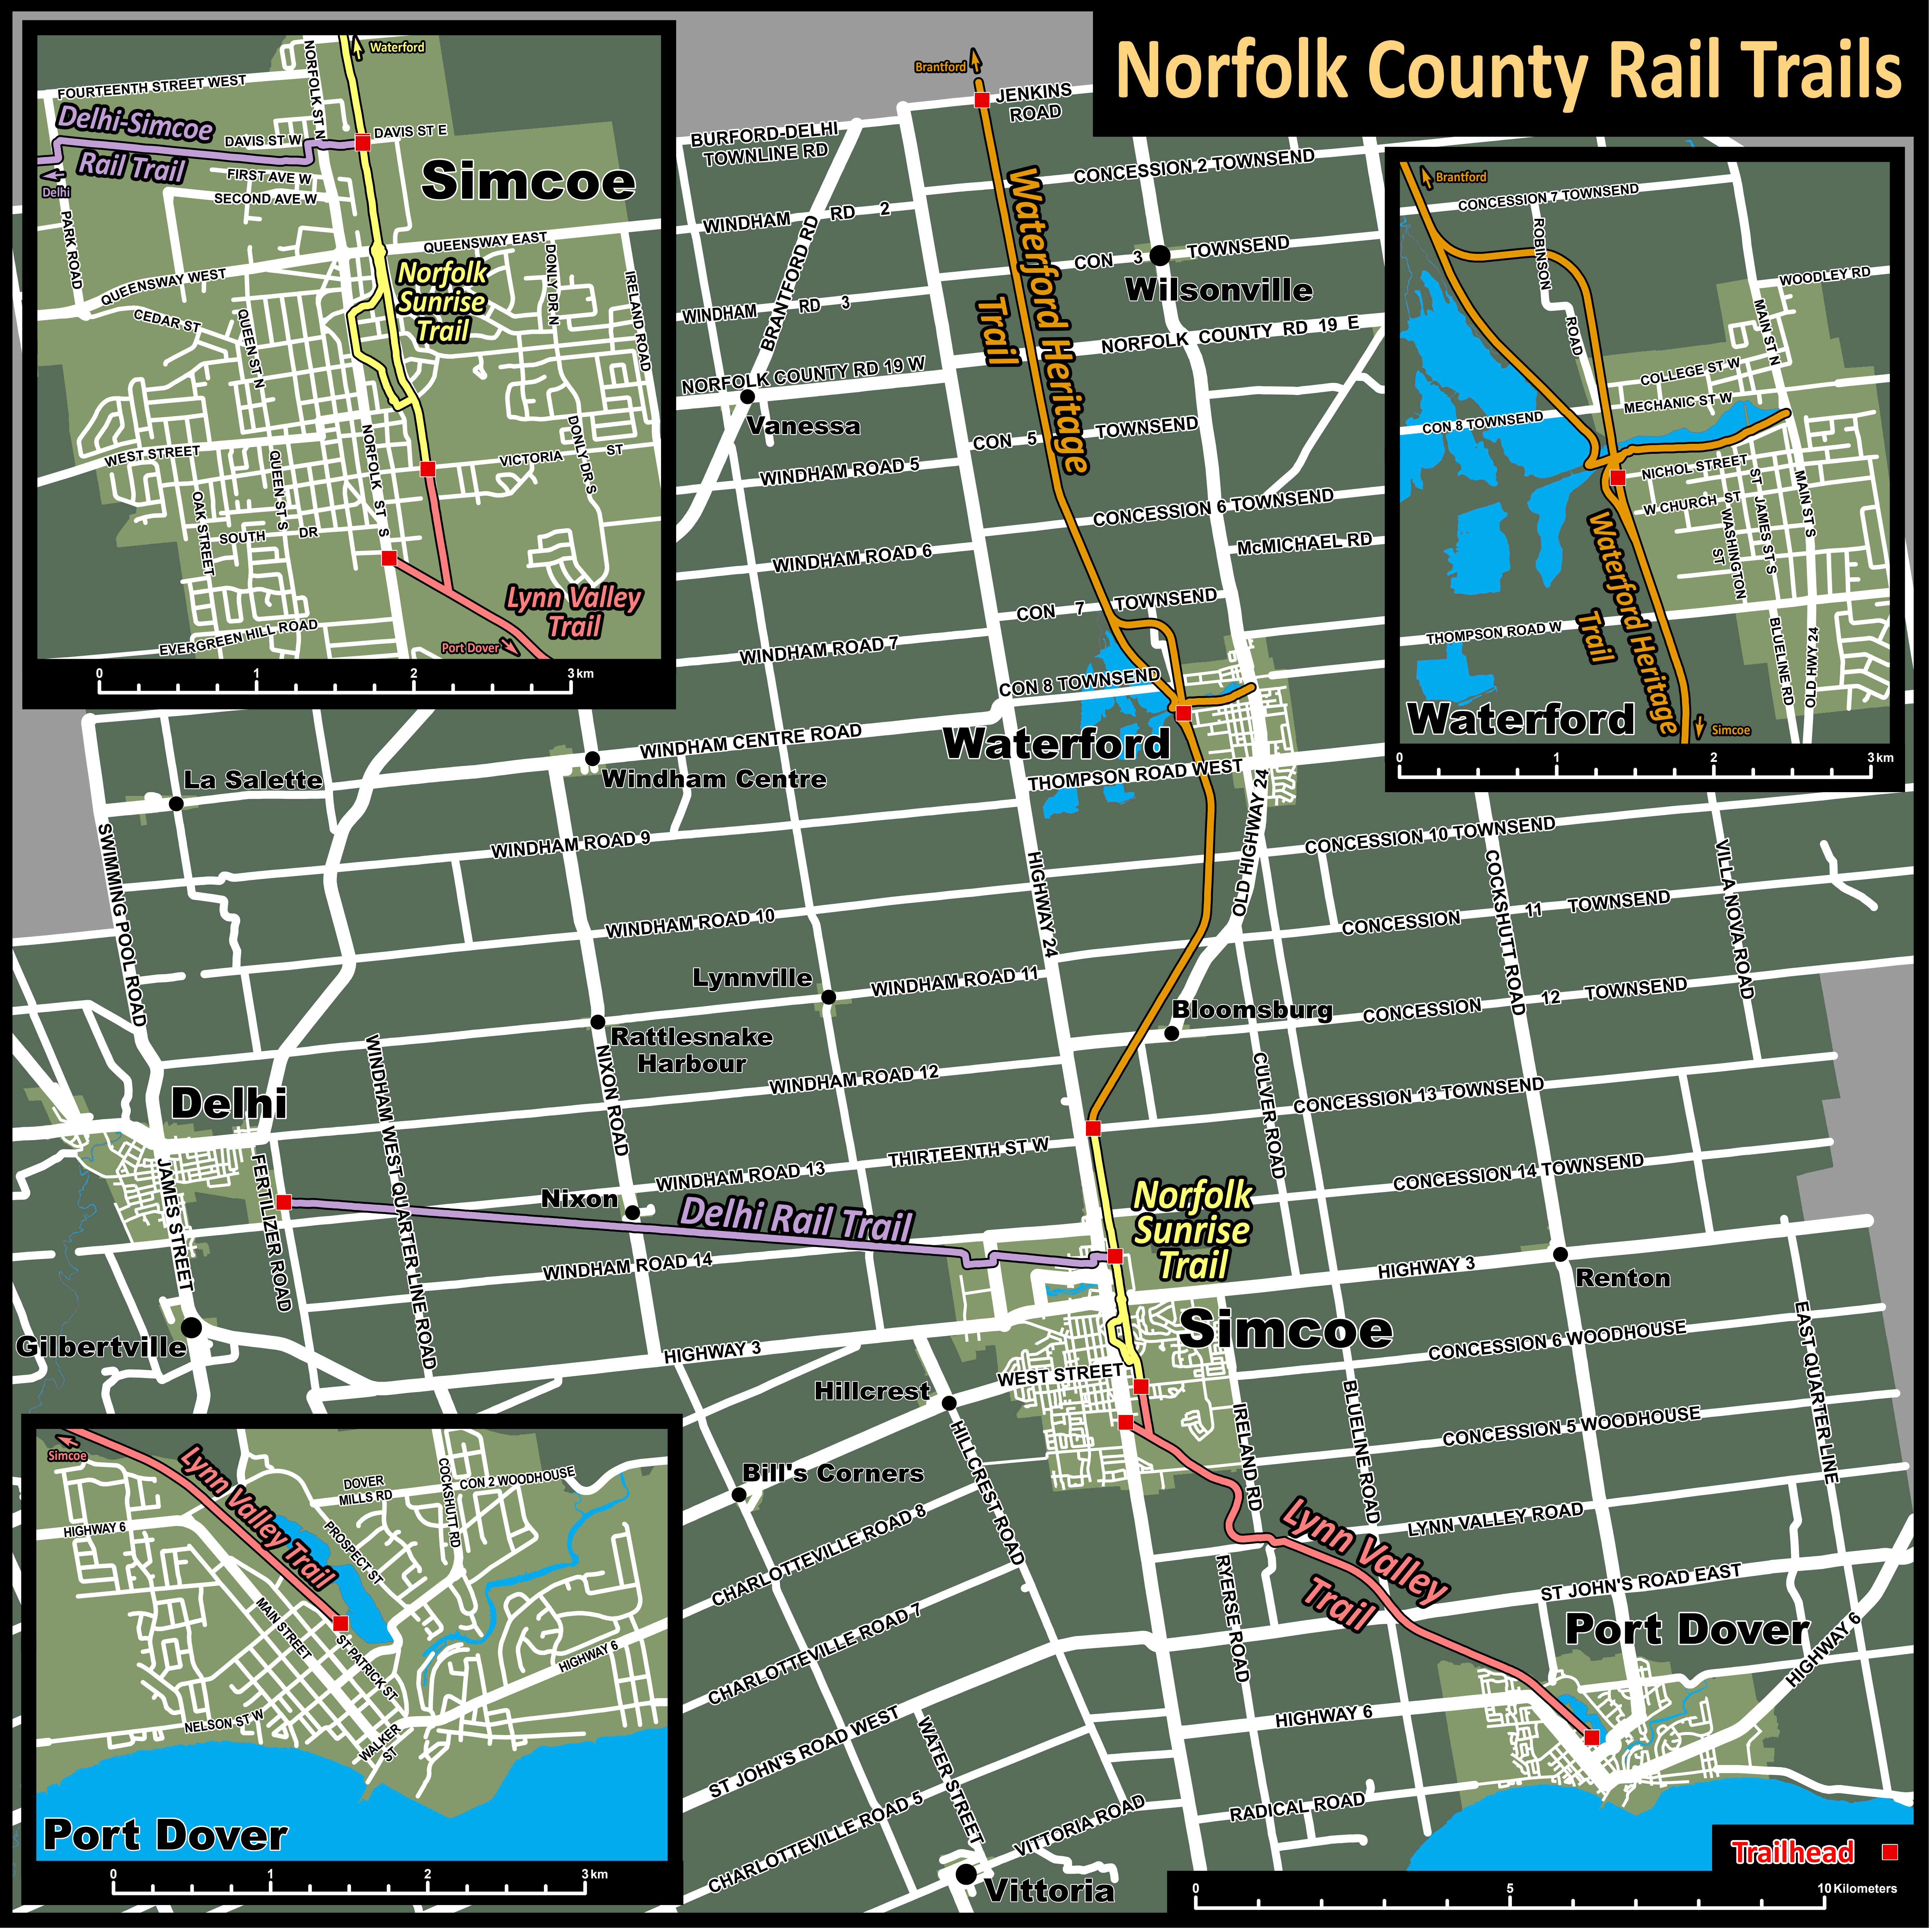

Norfolk County Rail Trails

Trailhead ■