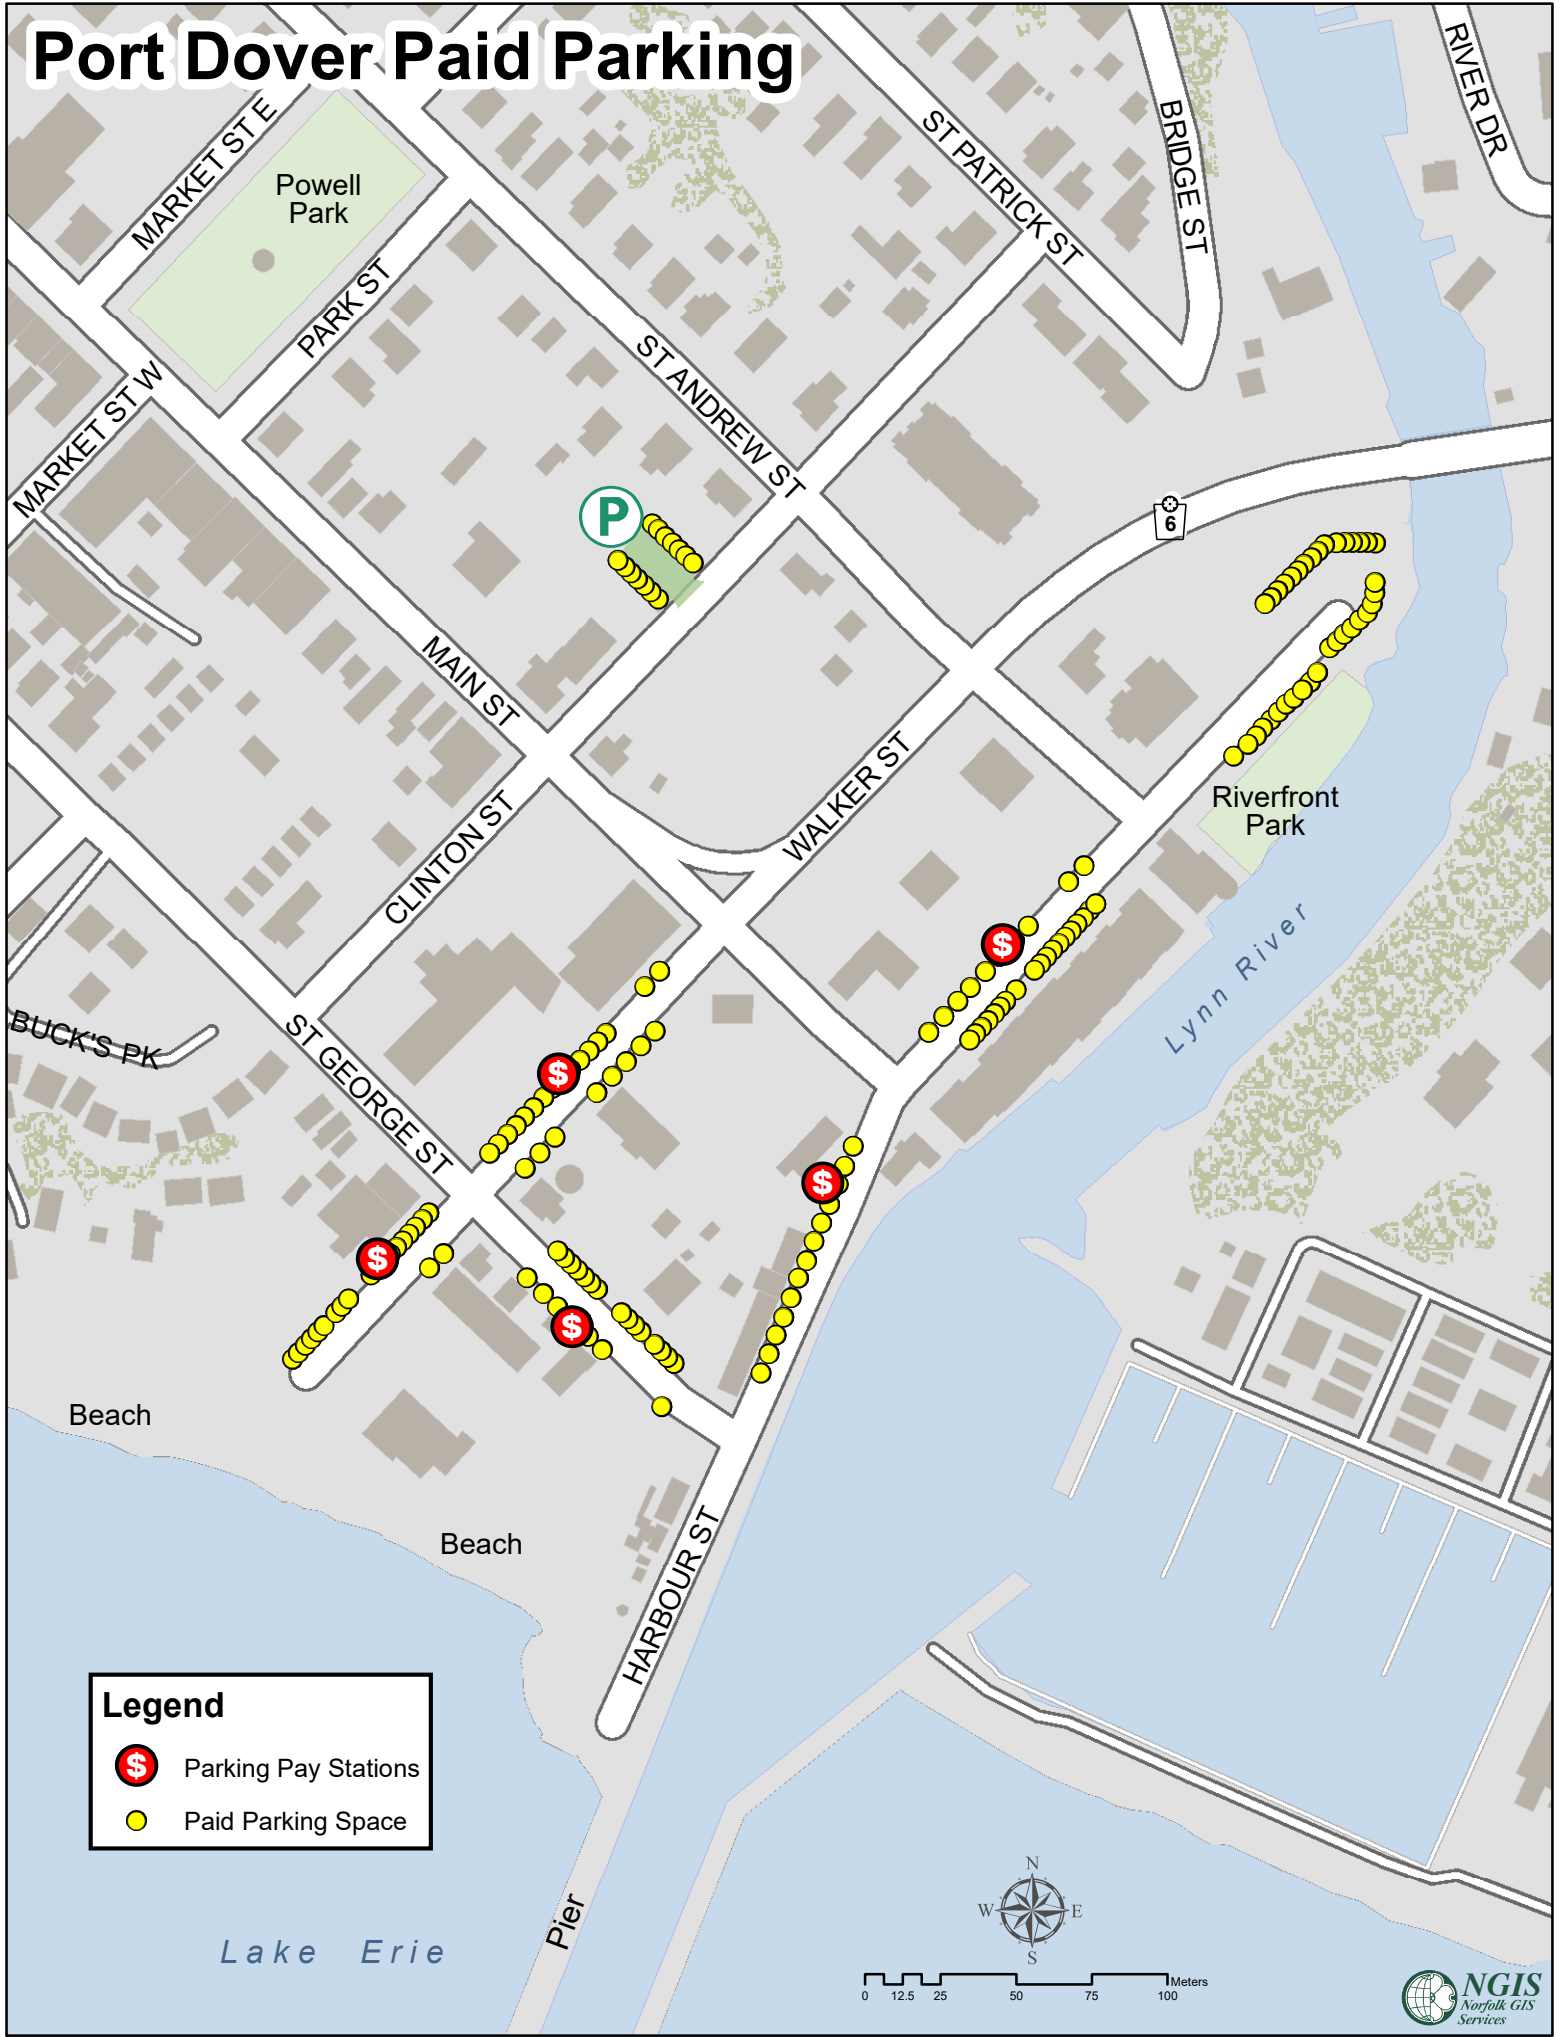

Port Dover Paid Parking

Legend

-  Parking Pay Stations
-  Paid Parking Space

0 12.5 25 50 75 100 Meters