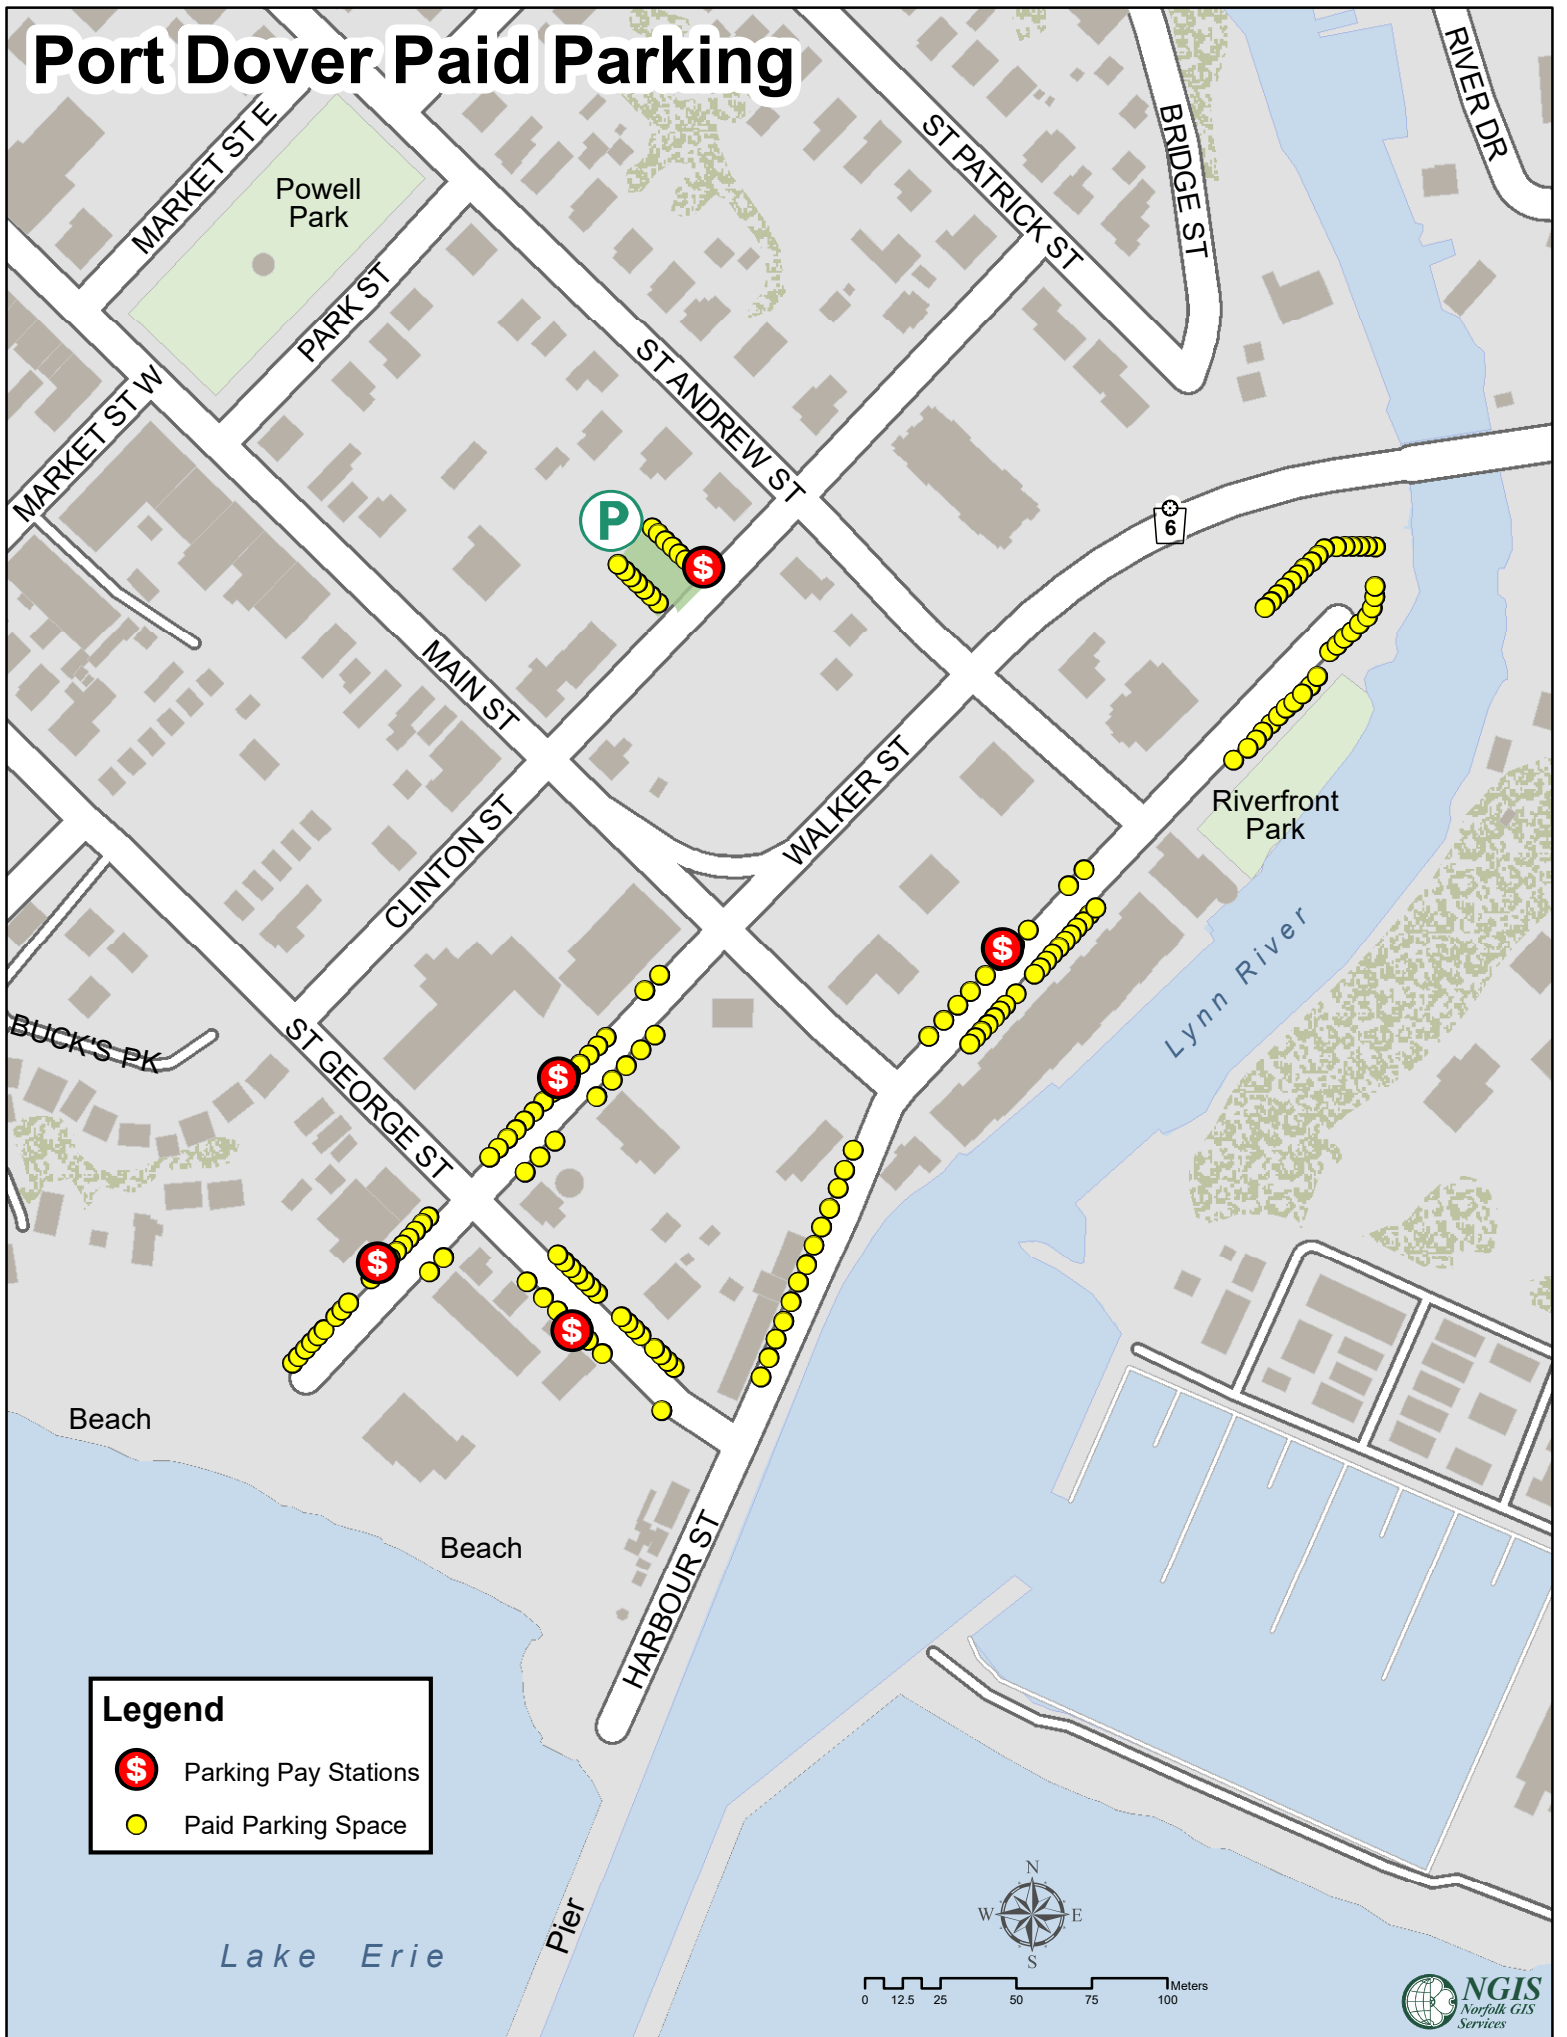

Port Dover Paid Parking

Legend

- Parking Pay Stations
- Paid Parking Space