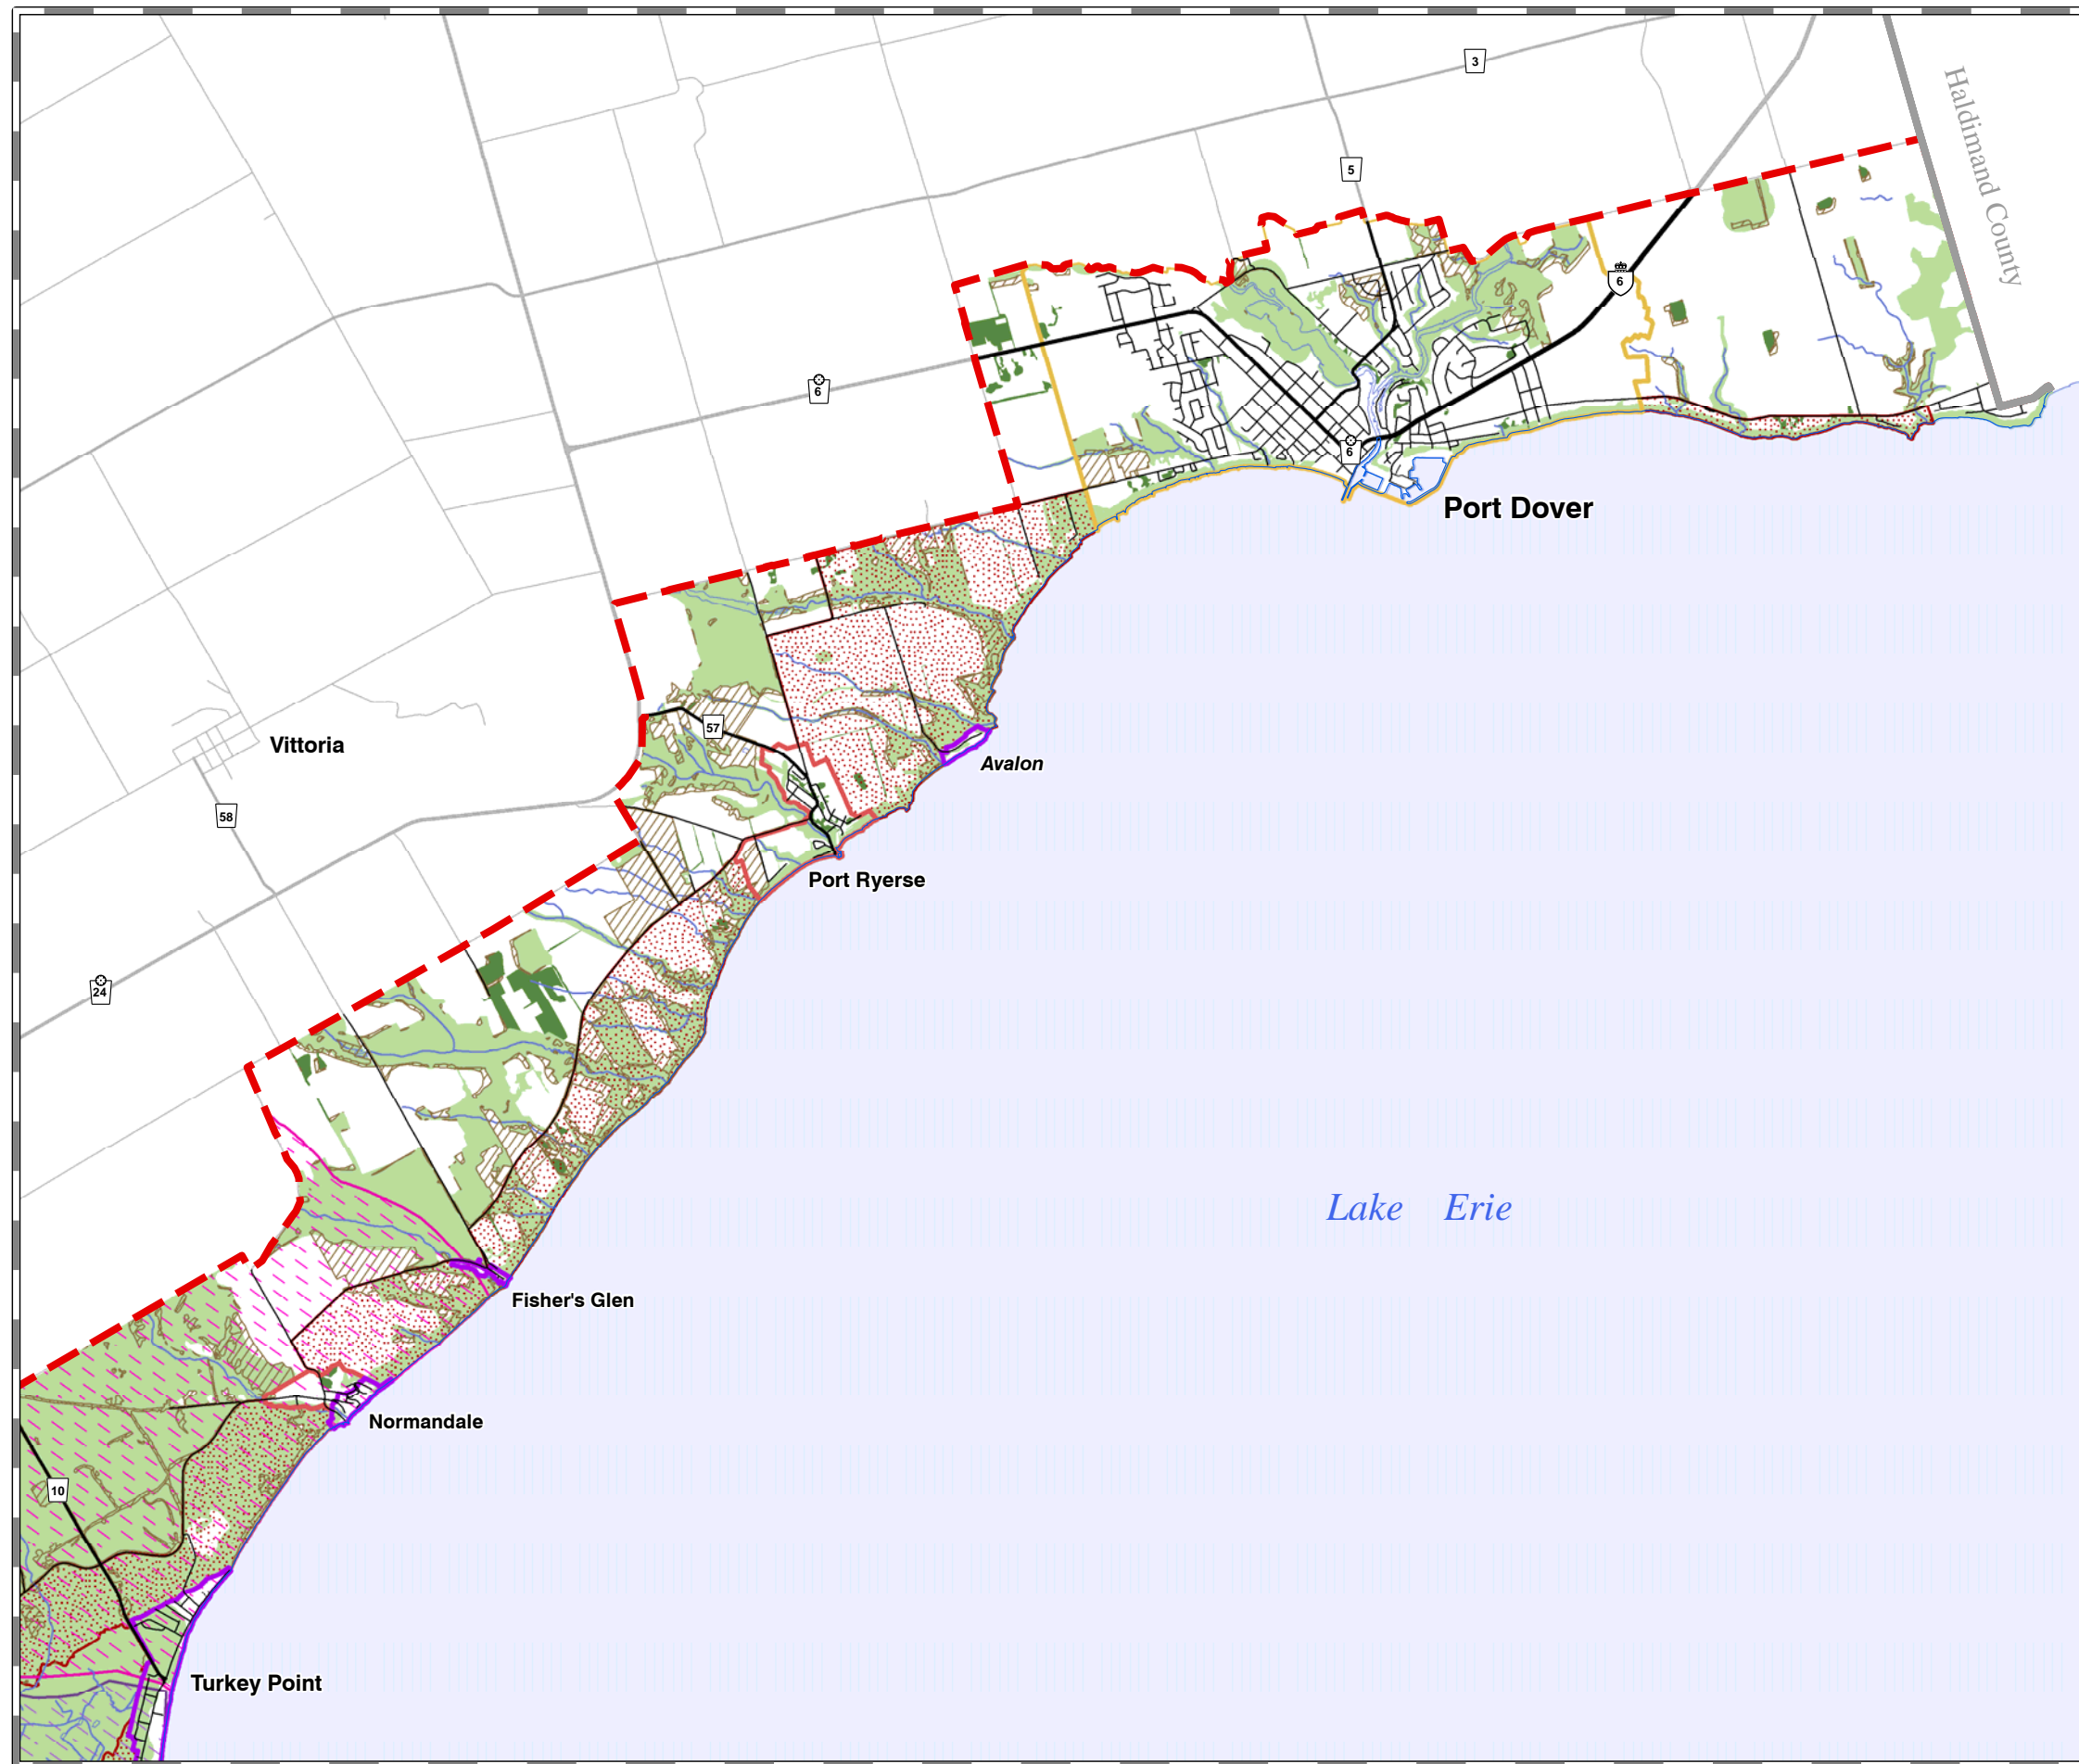

Norfolk County OFFICIAL PLAN

Lakeshore Special Policy
Area Secondary Plan

Appendix "C-3"

NATURAL HERITAGE SYSTEM STRATEGY

LEGEND

- Lakeshore Special Policy Area Boundary - - -
- Urban Area Boundary
- Hamlet Area Boundary
- Resort Area Boundary

NATURAL HERITAGE SYSTEM

- Natural Heritage Features & Hazard Land Designation Identified by the Official Plan

NATURAL HERITAGE SYSTEM STUDY AREAS

- Unevaluated Small Forest Patches Study Areas
- Upland Grassland Habitat Study Areas
- Stopover Habitat Study Areas
- Important Bird Study Areas Long Point Peninsula and Marshes
- Important Bird Study Areas Norfolk Forest Complex

Important Bird Study Areas Source: Bird Studies Canada

This schedule was compiled and produced by Norfolk County Planning and Economic Development Department.
Revision Date: June 18, 2009